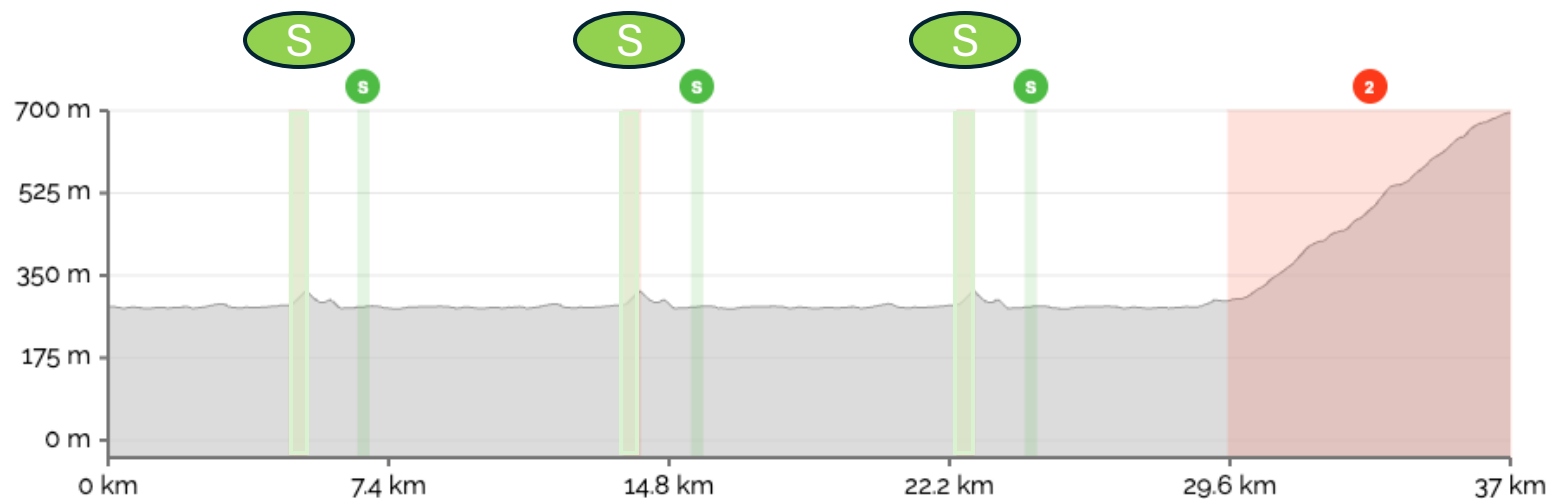

Sunday 23 Feb - FRR Tour World - Stage 3

Stage	Course Title	Format	VBW %	Distance / Elevation	Stage Sprint Rating (SSR)
3	London Pretzel	POINTS	15	51km ↑572m	2
Climbs in play (CDR)		Fox Hill (2), Box Hill (2)			
SPRINTS in play		Sprint (FWD) & (REV)			
Segments NOT in play		-			
Stage POINTS Note.					
Stage Race Control Note.		Finish just after Box Hill Climb			

Monday 24 Feb - FRR Tour World - Stage 4

Stage	Course Title	Format	VBW %	Distance / Elevation	Stage Sprint Rating (SSR)
4	Scotland Brae-kfast & Grits	POINTS	15	36.3km ↑300m	5
Climbs in play (CDR)		Sgurr South (1)			
SPRINTS in play		Champions, Clyde Kicker, Breakaway Brae (REV)			
Segments NOT in play		-			
Stage POINTS Note.					
Stage Race Control Note.		Finish just after 3rd Breakaway Brae Sprint on 2 nd lap			

Tuesday 25 Feb - FRR Tour World - Stage 5 - iTT

Stage	Course Title	Format	VBW %	Distance / Elevation	Stage Sprint Rating (SSR)
5	Makuri Islands Neokyo All Nighter	ITT	15	43km ↑320m	3
Climbs in play (CDR)		Rooftop (FWD)			
SPRINTS in play		Alley (FWD), Castle Park (FWD), Tower (FWD)			
Segments NOT in play		Castle Park (REV)			
Stage POINTS Note.					
Stage Race Control Note.		Finish just after Rooftop Climb on 2nd lap			

Wednesday 26 Feb - FRR Tour Watopia - Stage 6

Stage	Course Title	Format	VBW %	Distance / Elevation	Stage Sprint Rating (SSR)
6	Innsbruck KOM After Party	POINTS	15	37km ↑657m	2
Climbs in play (CDR)		Innsbruck KQoM (FWD) (3)			
SPRINTS in play		Sprint (FWD), Leg Snapper (FWD)			
Segments NOT in play		-			
Stage POINTS Note.					
Stage Race Control Note.					