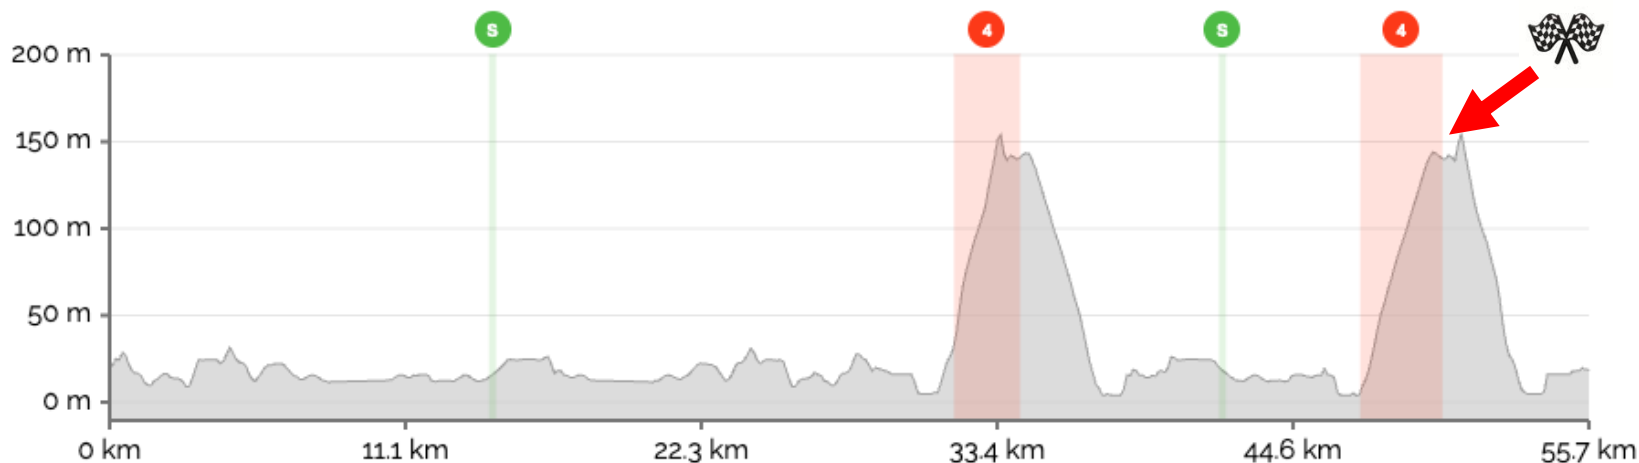

Assessment 21st

Class Assigned by 1800GMT

Stage 2 - 22nd

Thursday 20 Feb - FRR Tour World - Stage 1 - Classification – ITT

**** Early Classification from Feb 15th – 16th – 17th ****

Stage	Course Title	Format	VBW %	Distance / Elevation	Stage Sprint Rating (SSR)
1	New York Everything Bagel	Classification ITT	-	38km ↑575m	-
Climbs in play (CDR)		NYK KQoM (FWD) & (REV) (2)			
SPRINTS in play		Sprint (FWD) & REV)			
Segments NOT in play		-			
Stage POINTS Note.		Double Finish, Double Climb, Double Sprint			
Stage Race Control Note.		Race as well as everything counts, under performers will just cost themselves time			

Saturday 22 Feb - FRR Tour World - Stage 2

Stage	Course Title	Format	VBW %	Distance / Elevation	Stage Sprint Rating (SSR)
2	Wtopia Zwift Grand Fondo 2022	POINTS	15	54.4km ↑310m	2
Climbs in play (CDR)		Zwift (FWD), Titans Grove (REV)			
SPRINTS in play		SPRINT (FWD), Fuego Flats (FWD)			
Segments NOT in play		Fuego Flats (REV)			
Stage POINTS Note.					
Stage Race Control Note.		Finish just after Titans Grove Reverse Climb			

Sunday 23 Feb - FRR Tour World - Stage 3

Stage	Course Title	Format	VBW %	Distance / Elevation	Stage Sprint Rating (SSR)
3	London Pretzel	POINTS	15	51km ↑572m	2
Climbs in play (CDR)		Fox Hill (2), Box Hill (2)			
SPRINTS in play		Sprint (FWD) & (REV)			
Segments NOT in play		-			
Stage POINTS Note.					
Stage Race Control Note.		Finish just after Box Hill Climb			