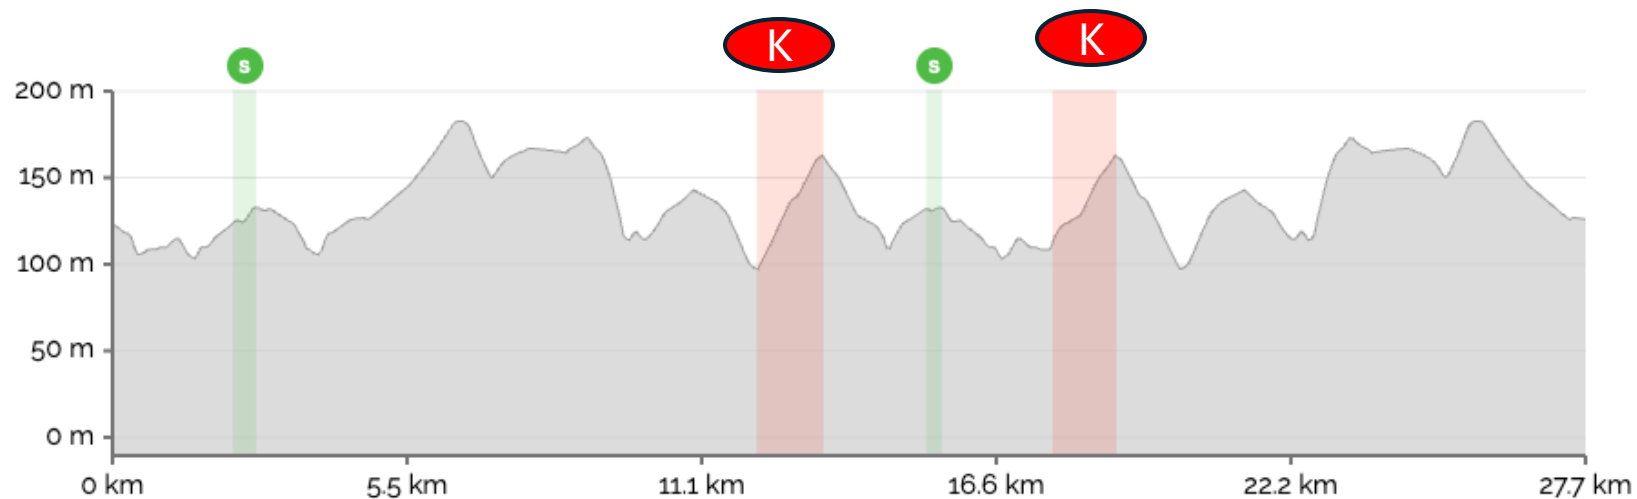

Tuesday 25 Feb - FRR Tour World - Stage 5 - iTT

Stage	Course Title	Format	VBW %	Distance / Elevation	Stage Sprint Rating (SSR)
5	Makuri Islands Neokyo All Nighter	ITT	15	43km ↑320m	3
Climbs in play (CDR)		Rooftop (FWD)			
SPRINTS in play		Alley (FWD), Castle Park (FWD), Tower (FWD)			
Segments NOT in play		Castle Park (REV)			
Stage POINTS Note.					
Stage Race Control Note.		Finish just after Rooftop Climb on 2nd lap			

Wednesday 26 Feb - FRR Tour Watopia - Stage 6

Stage	Course Title	Format	VBW %	Distance / Elevation	Stage Sprint Rating (SSR)
6	Innsbruck KOM After Party	POINTS	15	37km ↑657m	2
Climbs in play (CDR)		Innsbruck KQoM (FWD) (3)			
SPRINTS in play		Sprint (FWD), Leg Snapper (FWD)			
Segments NOT in play		-			
Stage POINTS Note.					
Stage Race Control Note.					

Friday 28 Feb - FRR Tour World - Stage 7

Stage	Course Title	Format	VBW %	Distance / Elevation	Stage Sprint Rating (SSR)
7	France Petite Douleur	POINTS	15	39km ↑600m	1
Climbs in play (CDR)		Petit KQoM (2)			
SPRINTS in play		Ballon (FWD)			
Segments NOT in play		-			
Stage POINTS Note.					
Stage Race Control Note.		Finish at Petit KQoM banner on second lap			

Saturday 1 Mar - FRR Tour World - Queen Stage 8

Stage	Course Title	Format	VBW %	Distance / Elevation	Stage Sprint Rating (SSR)
8	Yorkshire Royal Pump Room	POINTS	20	55.5km ↑980m	2
Climbs in play (CDR)		Yorkshire KQoM (FWD) & (REV) (1)			
SPRINTS in play		Sprint (FWD) & (REV)			
Segments NOT in play		-			
Stage POINTS Note.		Double points on Segments and Finish			
Stage Race Control Note.					