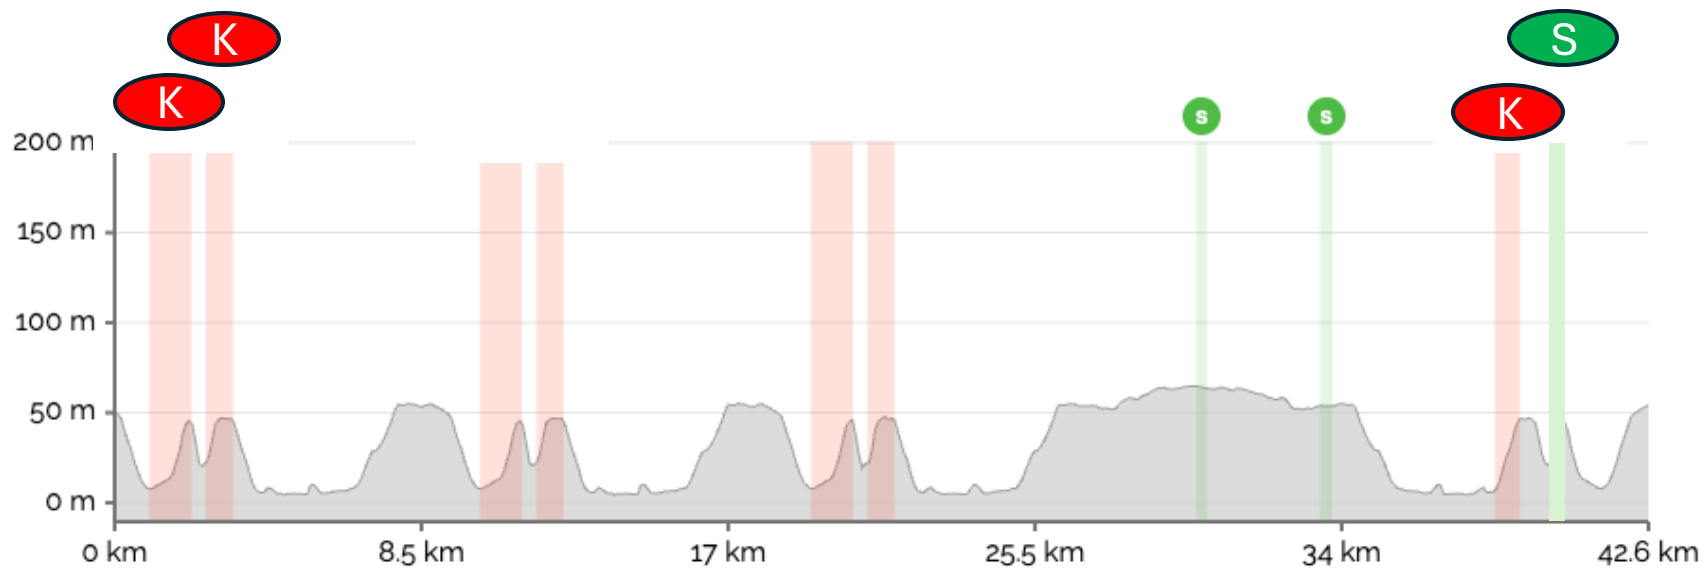

Wednesday 26 Feb - FRR Tour Watopia - Stage 6

Stage	Course Title	Format	VBW %	Distance / Elevation	Stage Sprint Rating (SSR)
6	Innsbruck KOM After Party	POINTS	15	37km ↑657m	2
Climbs in play (CDR)		Innsbruck KQoM (FWD) (3)			
SPRINTS in play		Sprint (FWD), Leg Snapper (FWD)			
Segments NOT in play		-			
Stage POINTS Note.					
Stage Race Control Note.					

Friday 28 Feb - FRR Tour World - Stage 7

Stage	Course Title	Format	VBW %	Distance / Elevation	Stage Sprint Rating (SSR)
7	France Petite Douleur	POINTS	15	39km ↑600m	1
Climbs in play (CDR)		Petit KQoM (2)			
SPRINTS in play		Ballon (FWD)			
Segments NOT in play		-			
Stage POINTS Note.					
Stage Race Control Note.		Finish at Petit KQoM banner on second lap			

Saturday 1 Mar - FRR Tour World - Queen Stage 8

Stage	Course Title	Format	VBW %	Distance / Elevation	Stage Sprint Rating (SSR)
8	Yorkshire Royal Pump Room	POINTS	20	55.5km ↑980m	2
Climbs in play (CDR)		Yorkshire KQoM (FWD) & (REV) (1)			
SPRINTS in play		Sprint (FWD) & (REV)			
Segments NOT in play		-			
Stage POINTS Note.		Double points on Segments and Finish			
Stage Race Control Note.					

Sunday 2 Mar - FRR Tour World - Stage 9 - iTT

Stage	Course Title	Format	VBW %	Distance / Elevation	Stage Sprint Rating (SSR)
9	Richmond Loop Around	ITT	20	43km ↑556m	3
Climbs in play (CDR)		23rd St. (REV) (1), Libby Hill (FWD) & (REV) (1)			
SPRINTS in play		Monument (FWD), Broad St. (FWD), 23rd St. (FWD)			
Segments NOT in play		-			
Stage POINTS Note.					