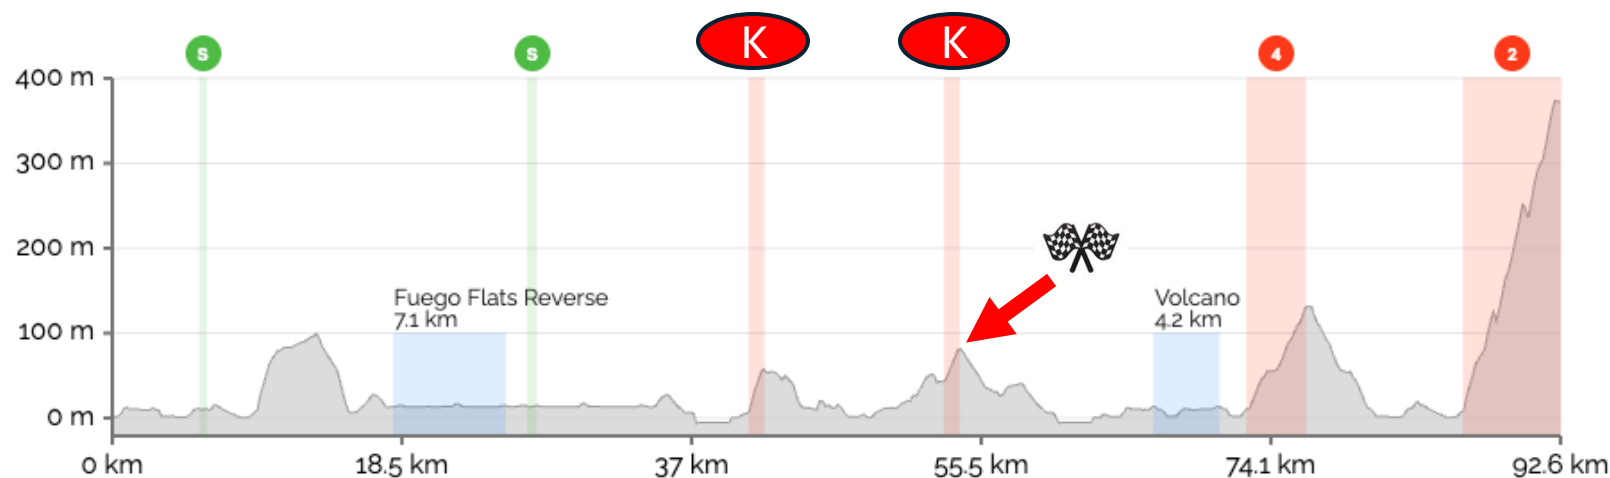

Assessment 21st

Class Assigned by 1800GMT

Stage 2 - 22nd

Thursday 20 Feb - FRR Tour World - Stage 1 - Classification – ITT

**** Early Classification from Feb 15th – 16th – 17th ****

Stage	Course Title	Format	VBW %	Distance / Elevation	Stage Sprint Rating (SSR)
1	New York Everything Bagel	Classification ITT	-	38km ↑575m	-
Climbs in play (CDR)		NYK KQoM (FWD) & (REV) (2)			
SPRINTS in play		Sprint (FWD) & REV)			
Segments NOT in play		-			
Stage POINTS Note.		Double Finish, Double Climb, Double Sprint			
Stage Race Control Note.		Race as well as everything counts, under performers will just cost themselves time			

Saturday 22 Feb - FRR Tour World - Stage 2

Stage	Course Title	Format	VBW %	Distance / Elevation	Stage Sprint Rating (SSR)
2	Wtopia Zwift Grand Fondo 2022	POINTS	15	54.4km ↑310m	2
Climbs in play (CDR)		Zwift (FWD), Titans Grove (REV)			
SPRINTS in play		SPRINT (FWD), Fuego Flats (FWD)			
Segments NOT in play		Fuego Flats (REV)			
Stage POINTS Note.					
Stage Race Control Note.		Finish just after Titans Grove Reverse Climb			

Sunday 23 Feb - FRR Tour World - Stage 3

Stage	Course Title	Format	VBW %	Distance / Elevation	Stage Sprint Rating (SSR)
3	London Pretzel	POINTS	15	51km ↑572m	2
Climbs in play (CDR)		Fox Hill (2), Box Hill (2)			
SPRINTS in play		Sprint (FWD) & (REV)			
Segments NOT in play		-			
Stage POINTS Note.					
Stage Race Control Note.		Finish just after Box Hill Climb			