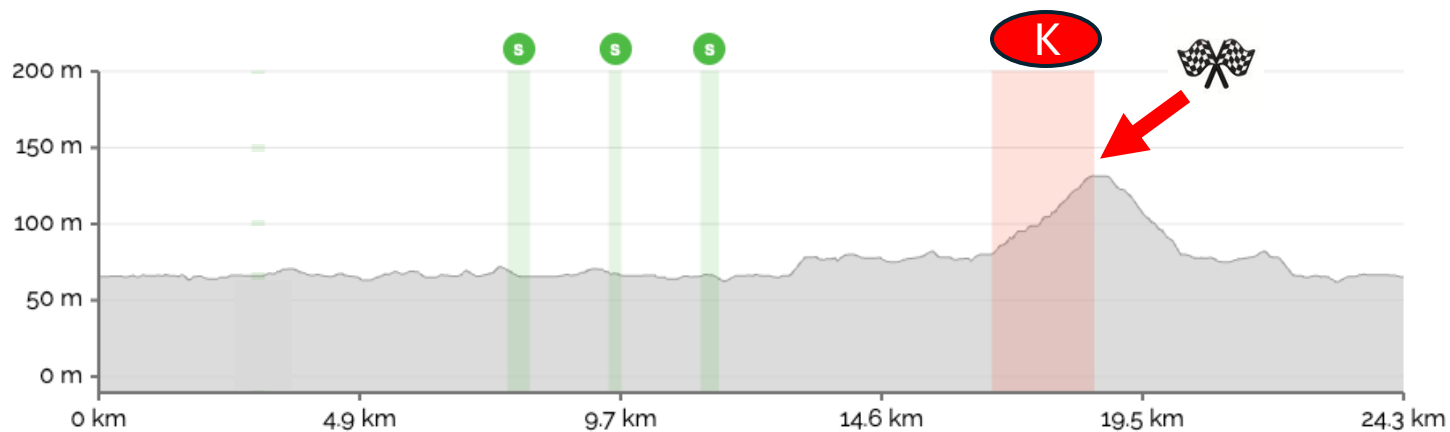

Saturday 22 Feb - FRR Tour World - Stage 2

Stage	Course Title	Format	VBW %	Distance / Elevation	Stage Sprint Rating (SSR)
2	Wtopia Zwift Grand Fondo 2022	POINTS	15	54.4km ↑310m	2
Climbs in play (CDR)		Zwift (FWD), Titans Grove (REV)			
SPRINTS in play		SPRINT (FWD), Fuego Flats (FWD)			
Segments NOT in play		Fuego Flats (REV)			
Stage POINTS Note.					
Stage Race Control Note.		Finish just after Titans Grove Reverse Climb			

Sunday 23 Feb - FRR Tour World - Stage 3

Stage	Course Title	Format	VBW %	Distance / Elevation	Stage Sprint Rating (SSR)
3	London Pretzel	POINTS	15	51km ↑572m	2
Climbs in play (CDR)		Fox Hill (2), Box Hill (2)			
SPRINTS in play		Sprint (FWD) & (REV)			
Segments NOT in play		-			
Stage POINTS Note.					
Stage Race Control Note.		Finish just after Box Hill Climb			

Monday 24 Feb - FRR Tour World - Stage 4

Stage	Course Title	Format	VBW %	Distance / Elevation	Stage Sprint Rating (SSR)
4	Scotland Brae-kfast & Grits	POINTS	15	36.3km ↑300m	5
Climbs in play (CDR)		Sgurr South (1)			
SPRINTS in play		Champions, Clyde Kicker, Breakaway Brae (REV)			
Segments NOT in play		-			
Stage POINTS Note.					
Stage Race Control Note.		Finish just after 3rd Breakaway Brae Sprint on 2 nd lap			

Tuesday 25 Feb - FRR Tour World - Stage 5 - iTT

Stage	Course Title	Format	VBW %	Distance / Elevation	Stage Sprint Rating (SSR)
5	Makuri Islands Neokyo All Nighter	ITT	15	43km ↑320m	3
Climbs in play (CDR)		Rooftop (FWD)			
SPRINTS in play		Alley (FWD), Castle Park (FWD), Tower (FWD)			
Segments NOT in play		Castle Park (REV)			
Stage POINTS Note.					
Stage Race Control Note.		Finish just after Rooftop Climb on 2nd lap			